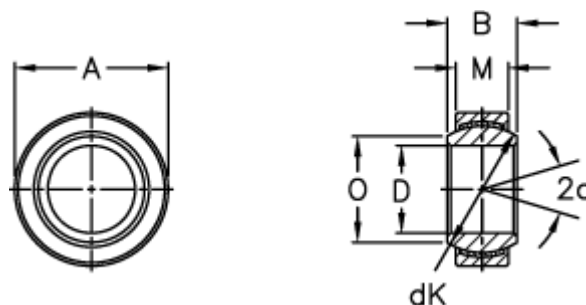

Article number: 03442040

Description: Fluro Rod end GE 40EC-NIRO

## Measures

A	= 62 0 -0,013	Tilt angle = 7
B	= 28	Weight = 300
D	= 40 0 -0,012	
dK	= 53	
Dynamic load C (kN)	= 190	
M	= 22	
O	= 45	
Static load C0 (kN)	= 370.6	